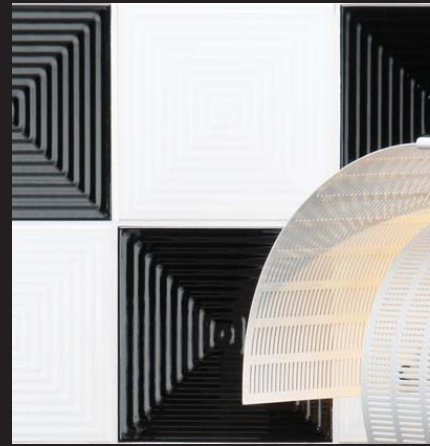

ORIGINALSTYLE

POP ART