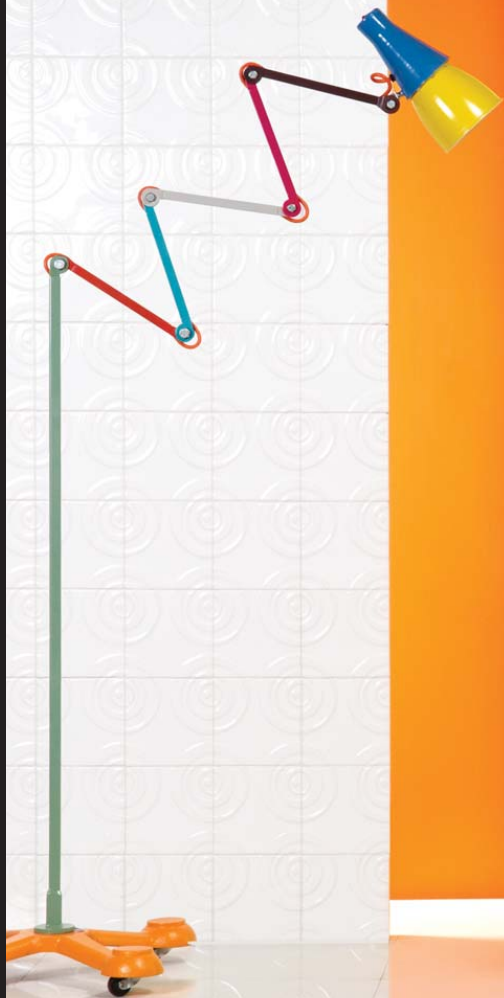

A9042 Funkadelic Brilliant White and GLZ9042 Lime
Zest. Floor: Original Style Tileworks Parisian White